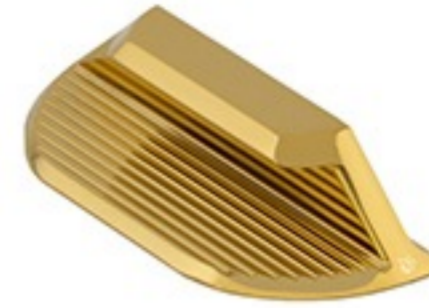

SILK BLACK +
PVD R GOLD

SILK GOLD +
PVD GOLD

Available Size in mm
32 mm

KNOB

Heron

Material: Aluminium

SILK BLACK +
PVD BLACK

SILK BLACK +
PVD R GOLD

SILK BLACK +
PVD GOLD

SILK GOLD +
PVD GOLD

Available Size in mm
24 mm

KNOB

Goldfinch

Material: Aluminium

SILK BLACK +
PVD BLACK

SILK BLACK +
PVD R GOLD

SILK BLACK +
PVD GOLD

SILK GOLD +
PVD GOLD

Available Size in mm
24 mm

KNOB

Hawks

Material: Aluminium

SILK BLACK

PVD R GOLD

PVD GOLD

Available Size in mm
64 mm

KNOB

Swallow

Material: Aluminium

SILK BLACK

PVD R GOLD

PVD GOLD