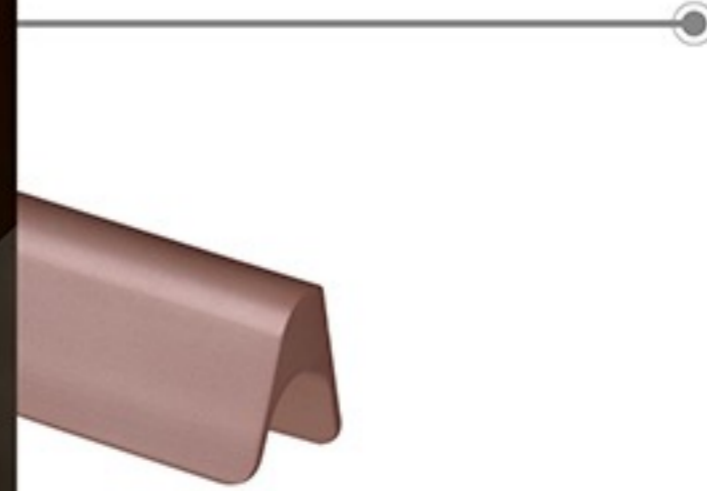

SILK R. GOLD

PVD R GOLD

PVD GOLD

Available Size in mm
32 mm

KNOB

163

Material: Aluminium

SILK BLACK +
DARK WOOD