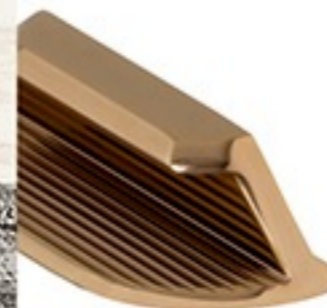

SILK BLACK +
PVD GOLD

SILK GOLD +
PVD GOLD

Available Size in mm
24 mm

KNOB

Goldfinch

Material: Aluminium

SILK BLACK +
PVD BLACK

SILK BLACK +
PVD R GOLD

SILK BLACK +
PVD GOLD

SILK GOLD +
PVD GOLD

Available Size in mm
24 mm

KNOB

Hawks

Material: Aluminium

SILK BLACK

PVD R GOLD

PVD GOLD

Available Size in mm
64 mm

KNOB

Swallow

Material: Aluminium

SILK BLACK

PVD R GOLD

PVD GOLD