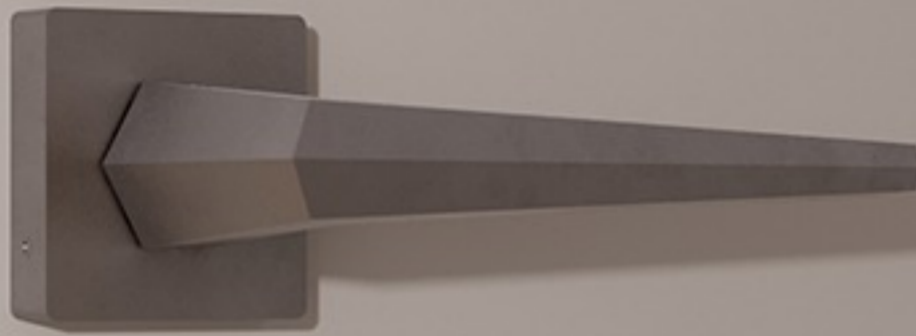

House of Luxurious Furniture Fittings

MATT BLACK

A/B MATT

PVD R. GOLD

PVD GOLD

S.S MATT

## BRASS MORTISE HANDLE

TITAN

Material: Brass

MATT BLACK

A/B MATT

PVD R. GOLD

PVD GOLD

S.S. MATT

## BRASS MORTISE HANDLE

JUPITER

Material: Brass

MATT BLACK

A/B MATT

PVD R. GOLD

PVD GOLD

S.S. MATT