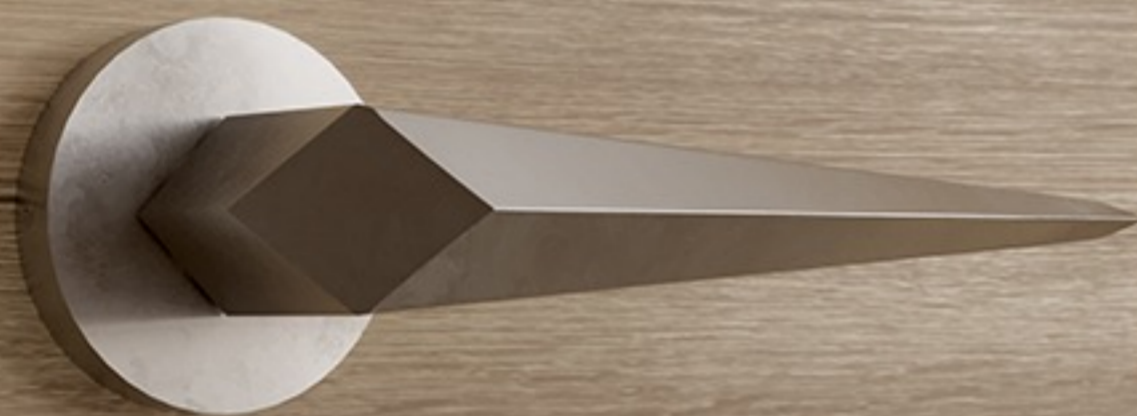

BRASS MORTISE HANDLE

HIMALIA

Material: Brass