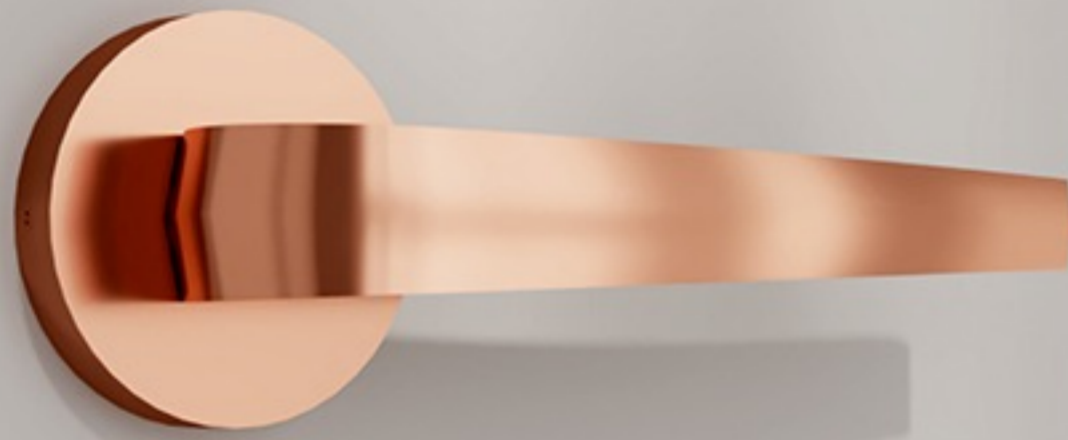

## BRASS MORTISE HANDLE

TRITON

Material: Brass

SILK BLACK

A/B MATT

PVD R GOLD

PVD GOLD

S.S. MATT